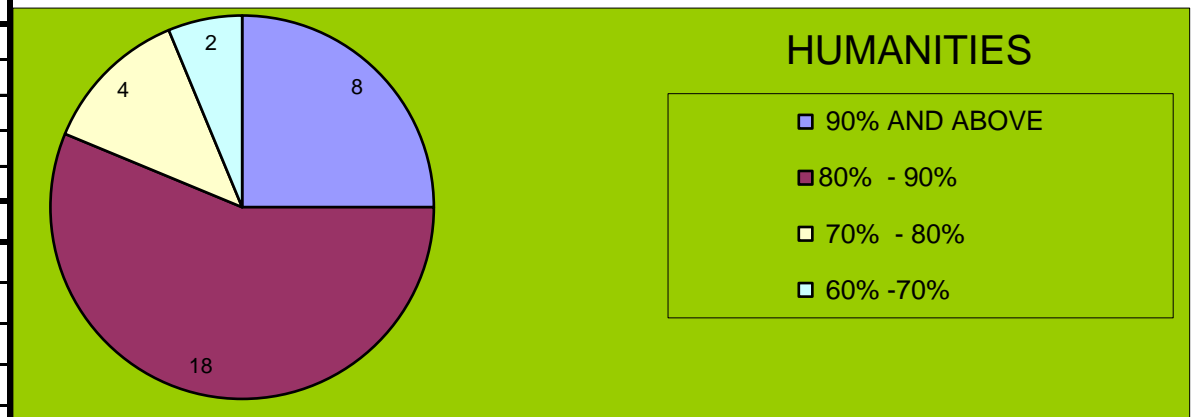

**HEM SHEELA MODEL SCHOOL**  
**DURGAPUR**  
**RESULT ANALYSIS SESSION: 2022-2023**  
**AISSCE (XII)- 2023**

<b>Total No. of Students (SCIENCE)</b>	<b>330</b>
Total No. of Students passed	330
Pass percentage	100.00
Aggregate Percentage	83.02
<b>Total No. of Students (COMMERCE)</b>	<b>65</b>
Total No. of Students passed	65
Pass percentage	100
Aggregate Percentage	79.47
<b>Total No. of Students (HUMANITIES)</b>	<b>32</b>
Total No. of Students passed	32
Pass percentage	100
Aggregate Percentage	84.94
<b>SCIENCE: NO. OF STUDENTS SECURING</b>	
90% AND ABOVE	93
80% - 90%	125
70% - 80%	76
60% -70%	35
<b>COMMERCE: NO. OF STUDENTS SECURING</b>	
90% AND ABOVE	7
80% - 90%	25
70% - 80%	26
60% -70%	5
50% -60%	2
<b>HUMANITIES: NO. OF STUDENTS SECURING</b>	
90% AND ABOVE	8
80% - 90%	18
70% - 80%	4
60% -70%	2