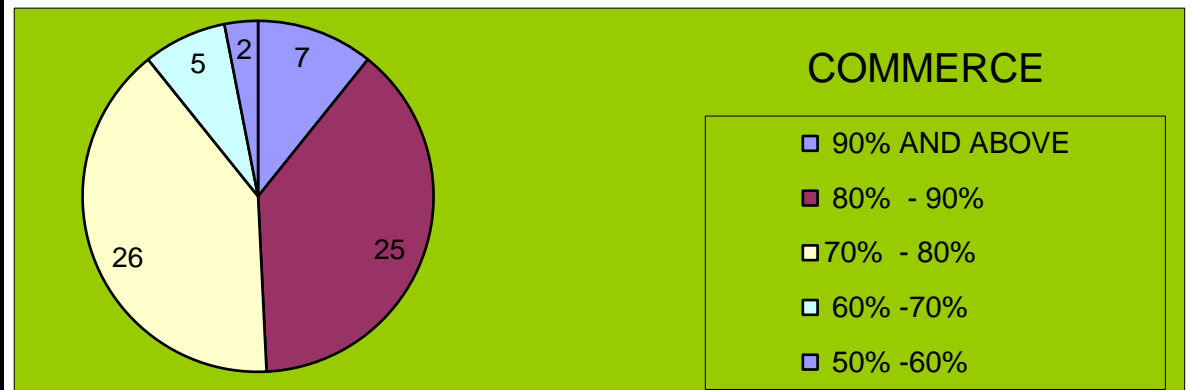

**HEM SHEELA MODEL SCHOOL**  
**DURGAPUR**  
**RESULT ANALYSIS SESSION: 2022-2023**  
**AISSCE (XII)- 2023**

<b>Total No. of Students (SCIENCE)</b>	<b>330</b>
Total No. of Students passed	330
Pass percentage	100.00
Aggregate Percentage	83.02
<b>Total No. of Students (COMMERCE)</b>	<b>65</b>
Total No. of Students passed	65
Pass percentage	100
Aggregate Percentage	79.47
<b>Total No. of Students (HUMANITIES)</b>	<b>32</b>
Total No. of Students passed	32
Pass percentage	100
Aggregate Percentage	84.94
<b>SCIENCE: NO. OF STUDENTS SECURING</b>	
90% AND ABOVE	93
80% - 90%	125
70% - 80%	76
60% -70%	35
<b>COMMERCE: NO. OF STUDENTS SECURING</b>	
90% AND ABOVE	7
80% - 90%	25
70% - 80%	26
60% -70%	5
50% -60%	2
<b>HUMANITIES: NO. OF STUDENTS SECURING</b>	
90% AND ABOVE	8
80% - 90%	18
70% - 80%	4
60% -70%	2