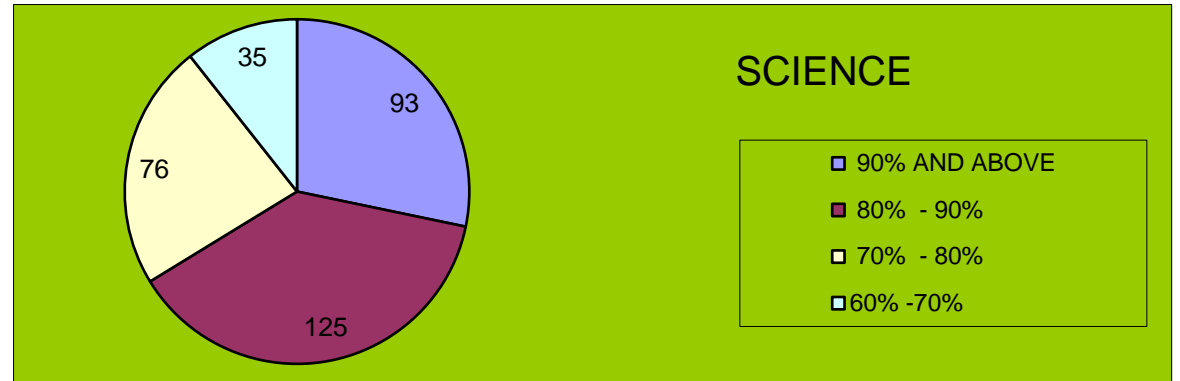

**HEM SHEELA MODEL SCHOOL**  
**DURGAPUR**  
**RESULT ANALYSIS SESSION: 2022-2023**  
**AISSCE (XII)- 2023**

<b>Total No. of Students (SCIENCE)</b>	<b>330</b>
Total No. of Students passed	330
Pass percentage	100.00
Aggregate Percentage	83.02
<b>Total No. of Students (COMMERCE)</b>	<b>65</b>
Total No. of Students passed	65
Pass percentage	100
Aggregate Percentage	79.47
<b>Total No. of Students (HUMANITIES)</b>	<b>32</b>
Total No. of Students passed	32
Pass percentage	100
Aggregate Percentage	84.94
<b>SCIENCE: NO. OF STUDENTS SECURING</b>	
90% AND ABOVE	93
80% - 90%	125
70% - 80%	76
60% -70%	35
<b>COMMERCE: NO. OF STUDENTS SECURING</b>	
90% AND ABOVE	7
80% - 90%	25
70% - 80%	26
60% -70%	5
50% -60%	2
<b>HUMANITIES: NO. OF STUDENTS SECURING</b>	
90% AND ABOVE	8
80% - 90%	18
70% - 80%	4
60% -70%	2