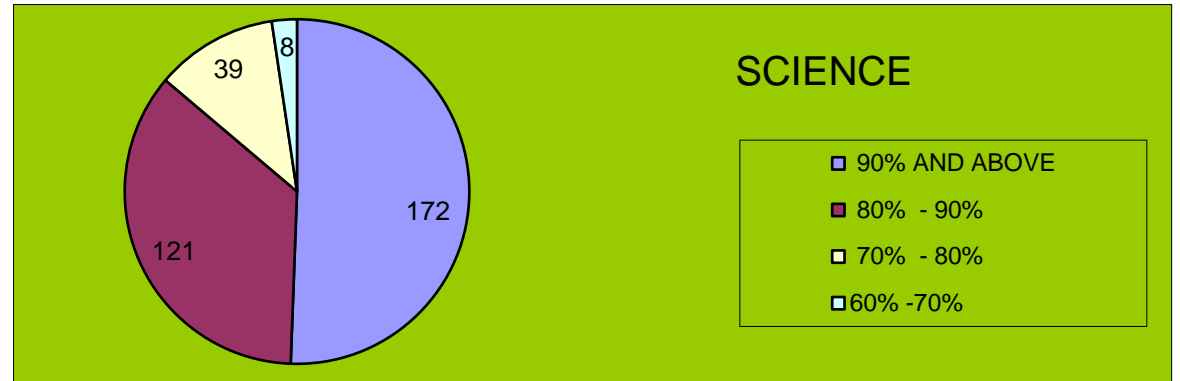

**HEM SHEELA MODEL SCHOOL**  
**DURGAPUR**  
**RESULT ANALYSIS SESSION: 2022-2023**  
**AISSCE (XII)- 2022**

<b>Total No. of Students (SCIENCE)</b>	<b>340</b>
Total No. of Students passed	340
Pass percentage	100.00
Aggregate Percentage	88.35
<b>Total No. of Students (COMMERCE)</b>	<b>75</b>
Total No. of Students passed	75
Pass percentage	100
Aggregate Percentage	82.63
<b>Total No. of Students (HUMANITIES)</b>	<b>35</b>
Total No. of Students passed	35
Pass percentage	100
Aggregate Percentage	89.82
<b>SCIENCE: NO. OF STUDENTS SECURING</b>	
90% AND ABOVE	172
80% - 90%	121
70% - 80%	39
60% -70%	8
<b>COMMERCE: NO. OF STUDENTS SECURING</b>	
90% AND ABOVE	25
80% - 90%	20
70% - 80%	20
60% -70%	9
50% -60%	1
<b>HUMANITIES: NO. OF STUDENTS SECURING</b>	
90% AND ABOVE	23
80% - 90%	9
70% - 80%	2
60% -70%	1