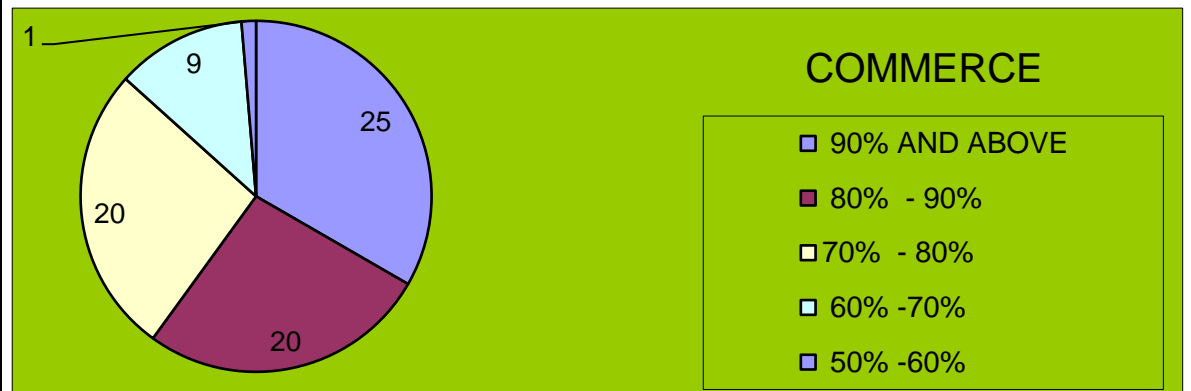

**HEM SHEELA MODEL SCHOOL**  
**DURGAPUR**  
**RESULT ANALYSIS SESSION: 2022-2023**  
**AISSCE (XII)- 2022**

<b>Total No. of Students (SCIENCE)</b>	<b>340</b>
Total No. of Students passed	340
Pass percentage	100.00
Aggregate Percentage	88.35
<b>Total No. of Students (COMMERCE)</b>	<b>75</b>
Total No. of Students passed	75
Pass percentage	100
Aggregate Percentage	82.63
<b>Total No. of Students (HUMANITIES)</b>	<b>35</b>
Total No. of Students passed	35
Pass percentage	100
Aggregate Percentage	89.82
<b>SCIENCE: NO. OF STUDENTS SECURING</b>	
90% AND ABOVE	172
80% - 90%	121
70% - 80%	39
60% -70%	8
<b>COMMERCE: NO. OF STUDENTS SECURING</b>	
90% AND ABOVE	25
80% - 90%	20
70% - 80%	20
60% -70%	9
50% -60%	1
<b>HUMANITIES: NO. OF STUDENTS SECURING</b>	
90% AND ABOVE	23
80% - 90%	9
70% - 80%	2
60% -70%	1