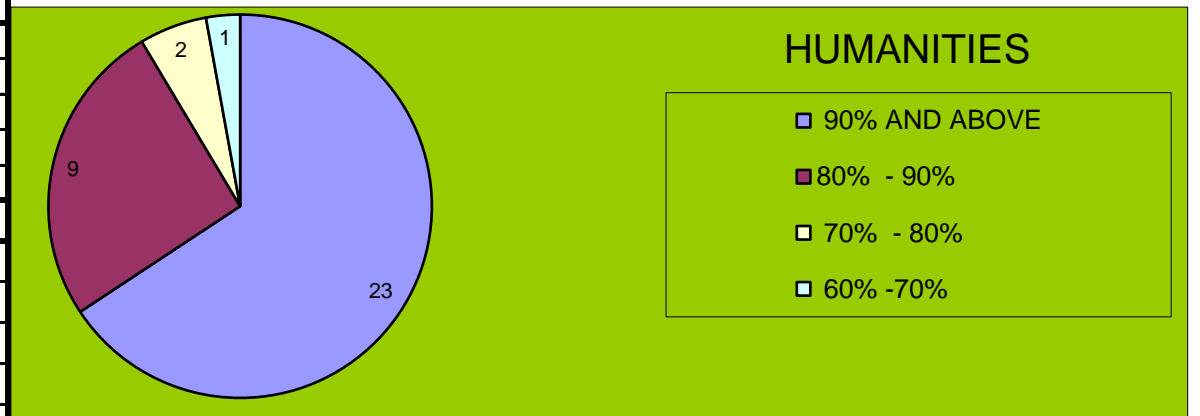

**HEM SHEELA MODEL SCHOOL**  
**DURGAPUR**  
**RESULT ANALYSIS SESSION: 2022-2023**  
**AISSCE (XII)- 2022**

<b>Total No. of Students (SCIENCE)</b>	<b>340</b>
Total No. of Students passed	340
Pass percentage	100.00
Aggregate Percentage	88.35
<b>Total No. of Students (COMMERCE)</b>	<b>75</b>
Total No. of Students passed	75
Pass percentage	100
Aggregate Percentage	82.63
<b>Total No. of Students (HUMANITIES)</b>	<b>35</b>
Total No. of Students passed	35
Pass percentage	100
Aggregate Percentage	89.82
<b>SCIENCE: NO. OF STUDENTS SECURING</b>	
90% AND ABOVE	172
80% - 90%	121
70% - 80%	39
60% -70%	8
<b>COMMERCE: NO. OF STUDENTS SECURING</b>	
90% AND ABOVE	25
80% - 90%	20
70% - 80%	20
60% -70%	9
50% -60%	1
<b>HUMANITIES: NO. OF STUDENTS SECURING</b>	
90% AND ABOVE	23
80% - 90%	9
70% - 80%	2
60% -70%	1