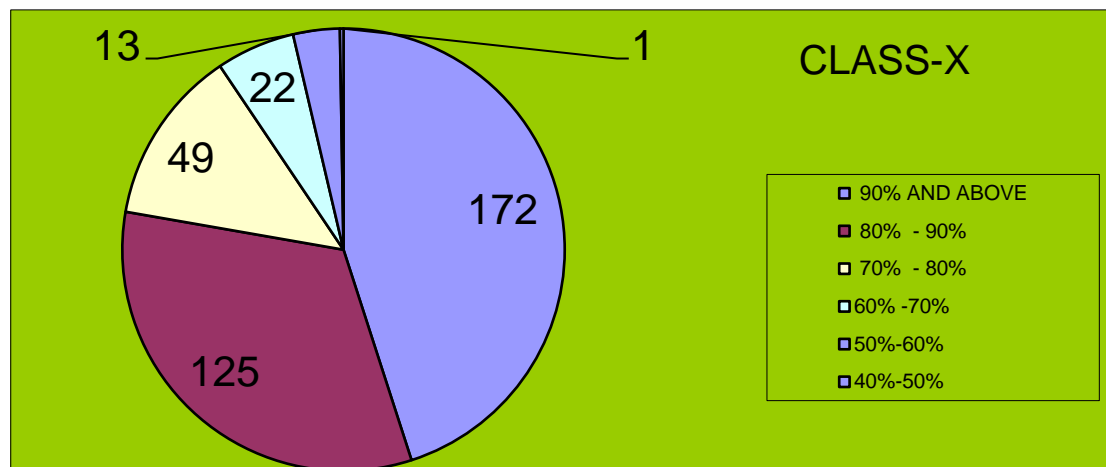

HEM SHEELA MODEL SCHOOL  
DURGAPUR  
RESULT ANALYSIS - 2023-2024  
AISSE (X)- 2024

<b>Total No. of Students Appeared</b>	382
<b>Total No. of Students passed</b>	382
<b>Pass percentage</b>	100.00
<b>Average Aggregate Percentage</b>	85.89
<b>NO. OF STUDENTS SECURING</b>	
<b>90% AND ABOVE</b>	172
<b>80% - 90%</b>	125
<b>70% - 80%</b>	49
<b>60% -70%</b>	22
<b>50%-60%</b>	13
<b>40%-50%</b>	1

LIST OF TEN TOP RANKERS

SL. No	NAME OF THE STUDENTS	MARKS OBTAINED	%	RANK
1	SURELA LAHA	493	98.60	1
2	SOURASIS MANDAL	493	98.60	1
3	AMRITA DAS	491	98.20	2
4	SAMANWITA GHOSH	490	98.00	3
5	ANANYA NANDI	489	97.80	4
6	ASMIT ROY	489	97.80	4
7	ABHILASHA KUMARI SHAW	489	97.80	4
8	KAVYA GUPTA	489	97.80	4